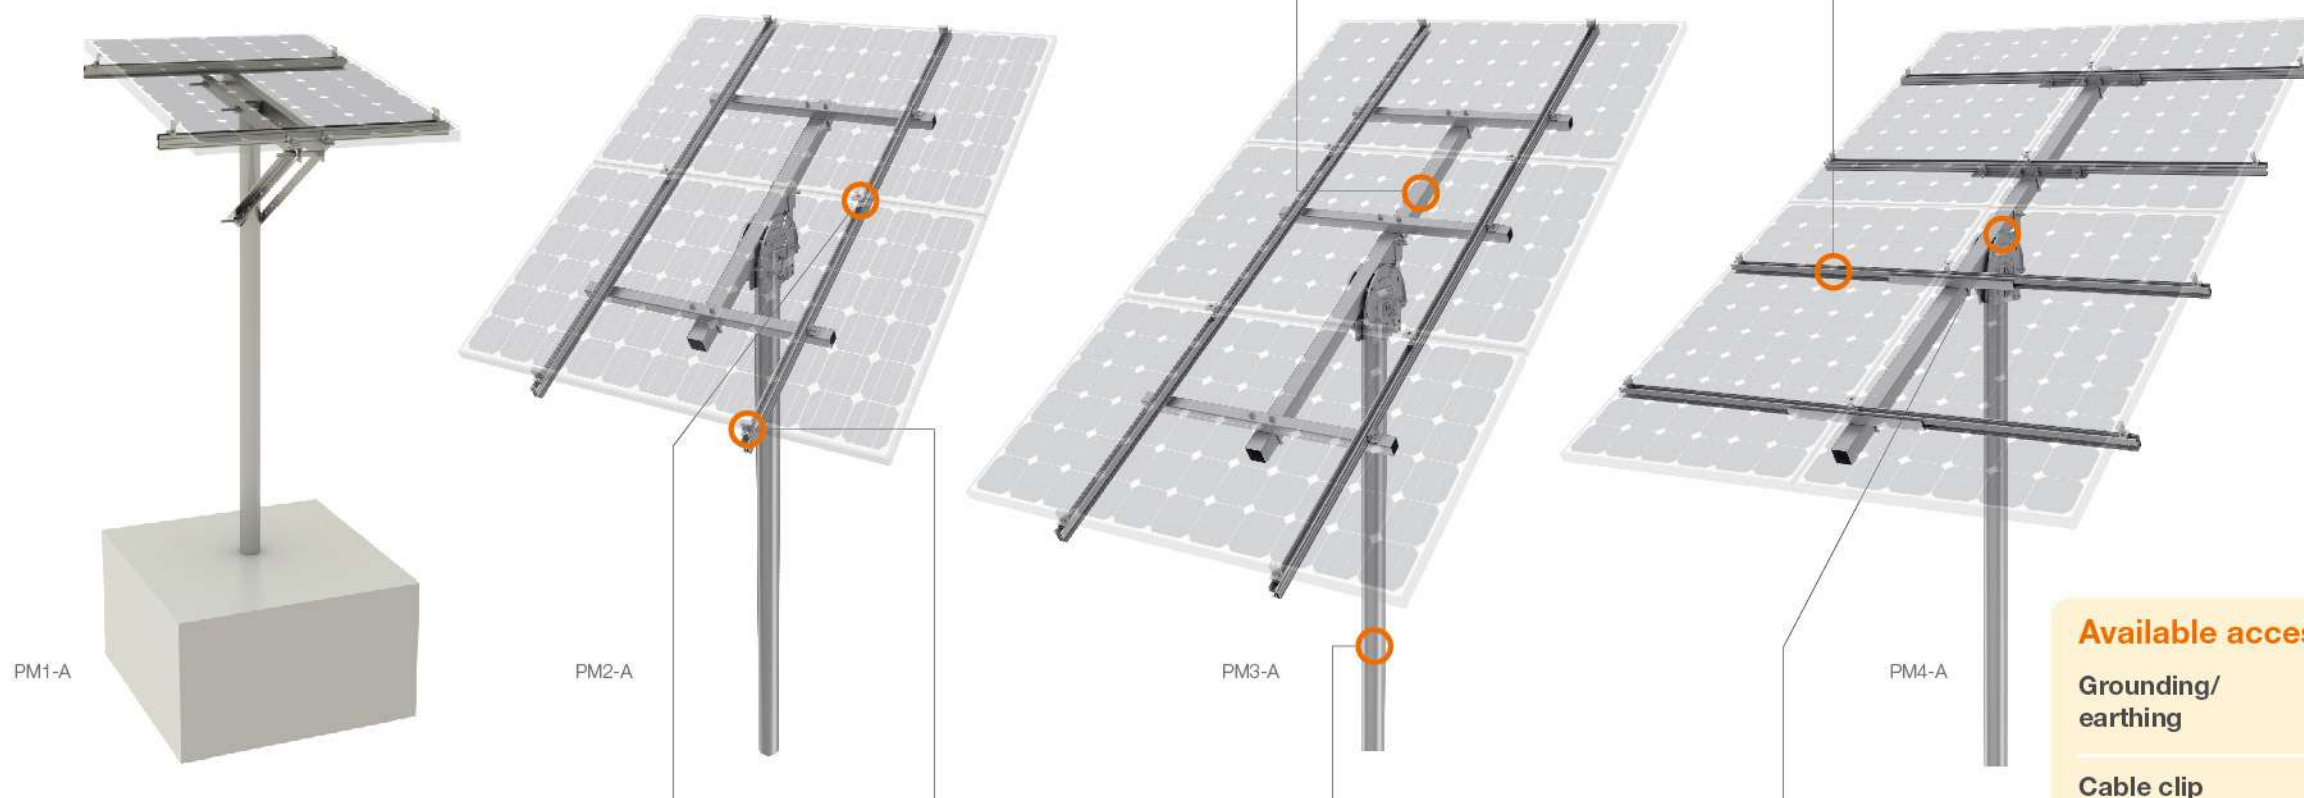

# PV-ezRack PostMount-A

Clenergy's PV-ezRack PostMount-A delivers flexible and durable designs to mount from one to four panels per post. It's ideal for remote off-grid applications such as water pumps or small residential and commercial systems. The panel tilt is easily adjustable between 0° and 60° throughout the year and comes with hassle-free mounting thanks to patented components such as the PV-ezRack rails and clamps. The combination of high quality aluminium, stainless steel and galvanised steel components make this a robust, reliable system with excellent corrosion resistance.

### Adjustable tilt angle

The steel cap (post head) is designed to tilt panels between 10° and 60° to ensure that you get the required power output you need - anywhere, anytime. Changing the angle merely requires a single pair of spanners.

### Quick and easy installation

Innovative and internationally patented, the Z-Module technology is used in almost all PV-ezRack components. The Z-Module provides a quick, easy and safe installation method and can be inserted in to the rail at any given point, secured with just three hand grips.

### Steel cap

The steel cap sits on top of the post and connects the adjustable tube to the master tube allowing easy adjustment between the different tilt angles.